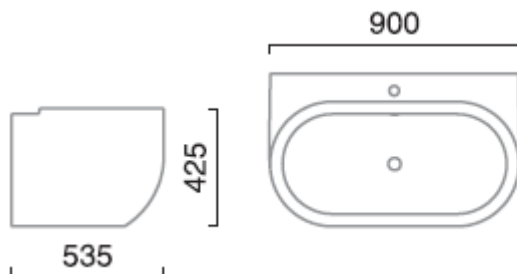

W|CA

sanindusa[®]

lifemoments

111770
lavatório 90
lavabo 90
90 wash basin

DESIGN PLUS