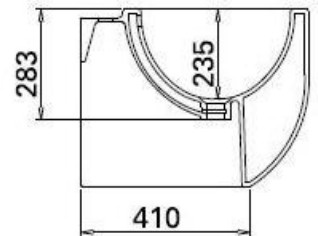

W|CA

sanindusa[®]

lifemoments

111770
lavatório 90
lavabo 90
90 wash basin

DESIGN PLUS