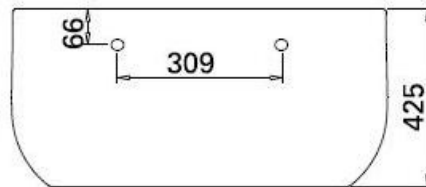

W|CA

sanindusa[®]

lifemoments

111770
lavatório 90
lavabo 90
90 wash basin

DESIGN PLUS