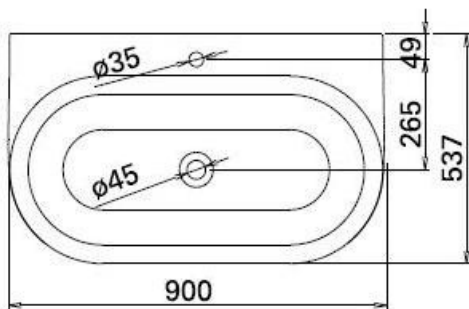

W|CA

sanindusa[®]

lifemoments

111770
lavatório 90
lavabo 90
90 wash basin

DESIGN PLUS